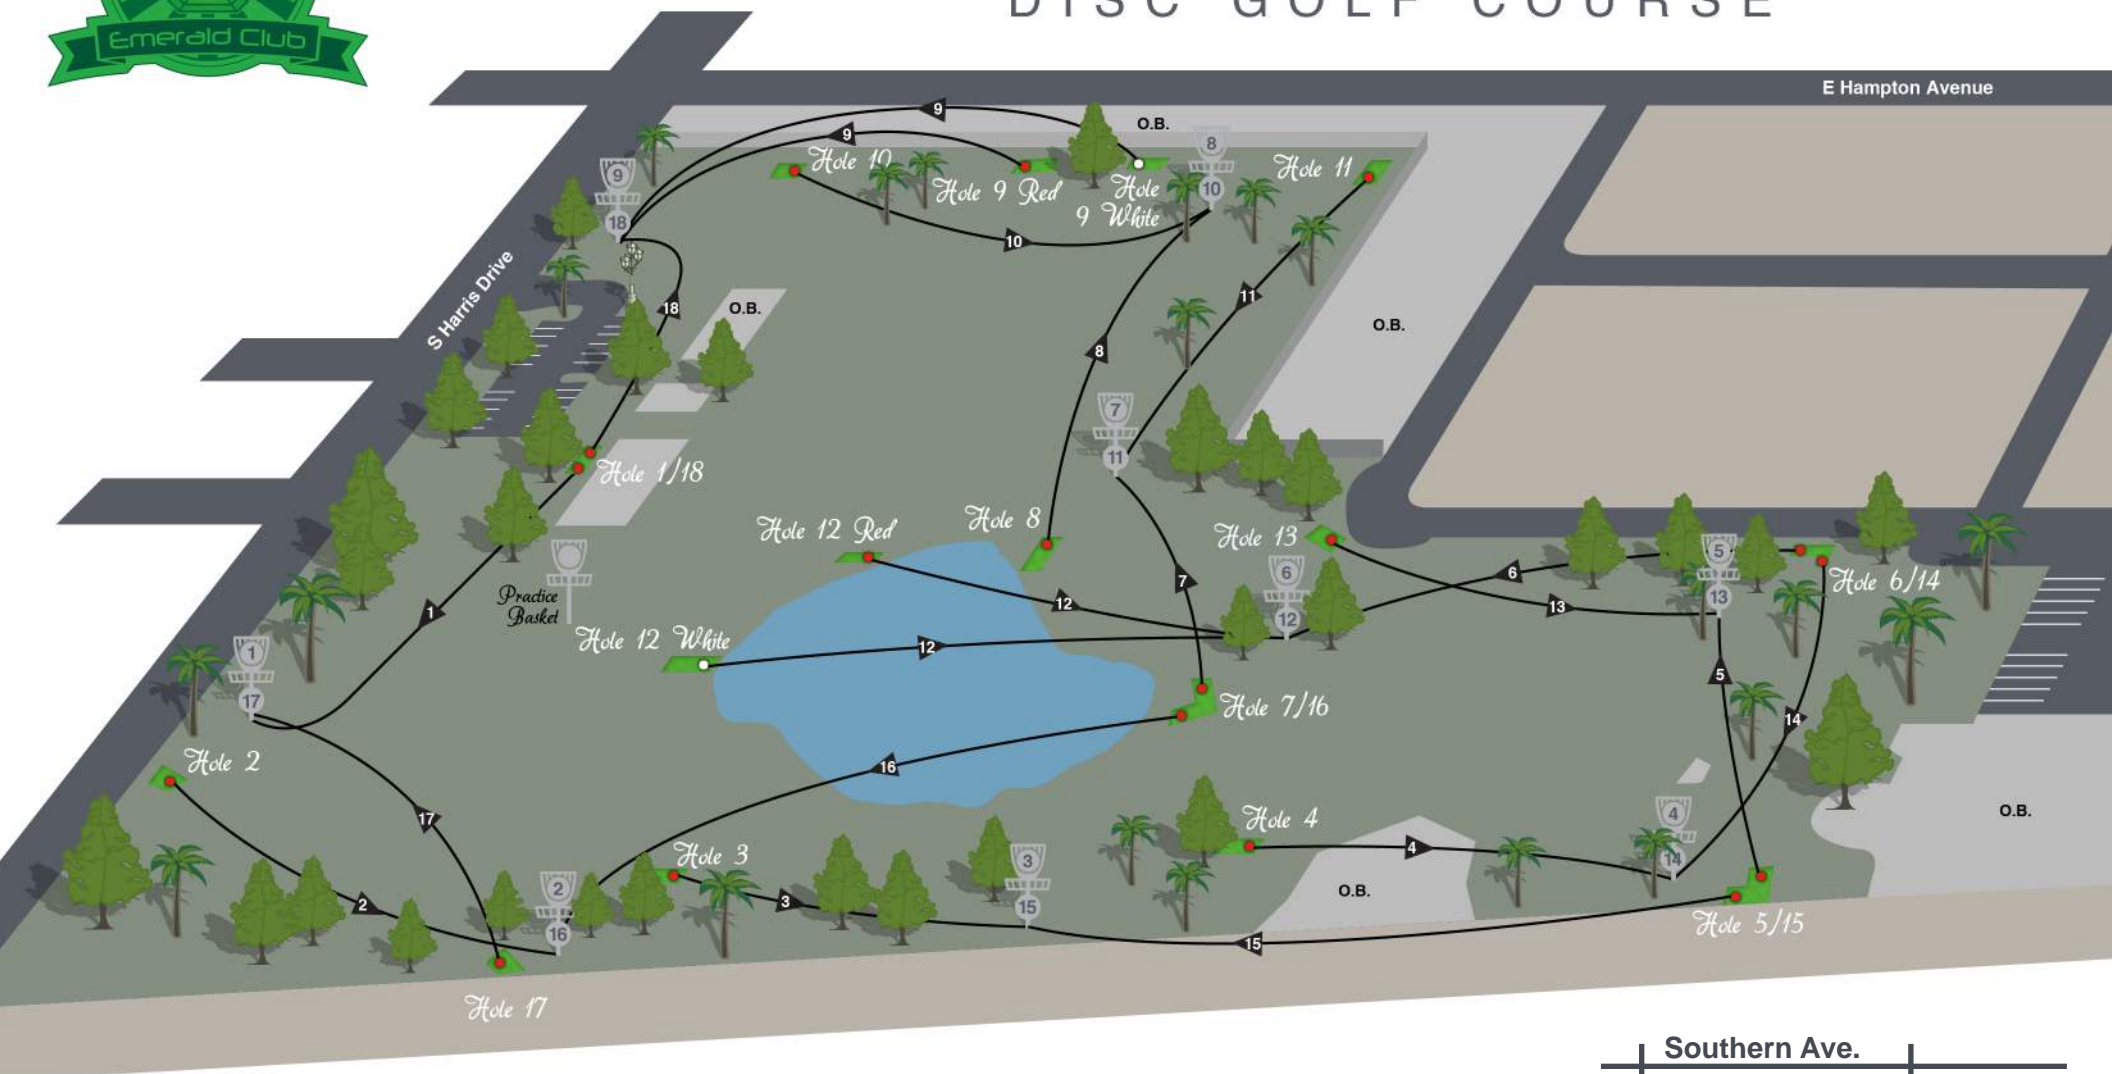

# Emerald Park

## DISC GOLF COURSE

Each basket has multiple placement options and may not be in the exact position shown on the map.

Please respect private property and do not climb residential fences to retrieve discs.

Lost and found is located at [www.emeraldparkdgc.com](http://www.emeraldparkdgc.com)